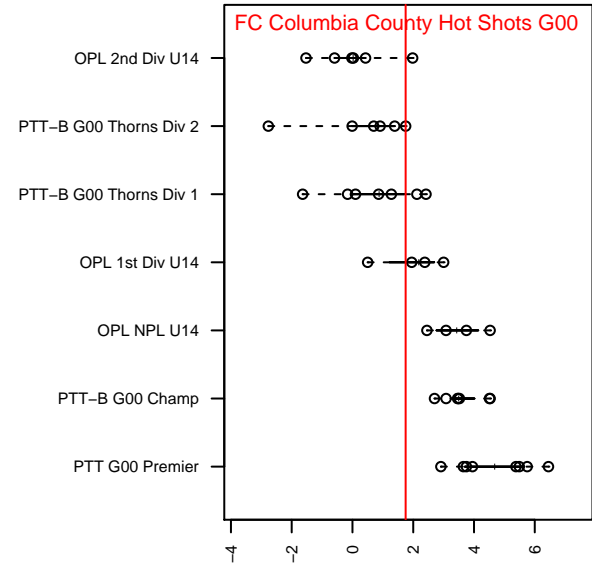

FC Columbia County Hot Shots G00

, OR
 G00 total strength=1024
 attack=2.86 defense=1.65
 fall league = PTT-B G00 Thorns Div 2
 spr league = Spr OYS G00 Div 2

alt names used:
 FC Columbia County [G00]
 FC Columbia County [G00]
 FC Columbia County 00G
 FC Columbia County 00G
 FC Columbia County 00G
 FC Columbia County 00G

Venues played:
 2014 Cowlitz Kickoff GU14 Prep Crossover
 2014 Cowlitz Kickoff GU14
 2014 Mt Hood Challenge U14
 2014 PTT-B G00 Thorns Div 2
 2014 OYS Presidents Cup G00
 2014 Spr OYS G00 Division 2

FC Columbia County Hot Shots G00
 Dots are actual minus expected GF (blue circles) and GA (red triangles).
 Blue line is smoothed change in attack strength. Red is smoothed change in defense strength.

**attack and defense variance (black dot)
relative to other teams
and top 10 in region**

**attack and defense rating
relative to others at age
and all opponents in last 13 months**

Performance relative to 13 month average