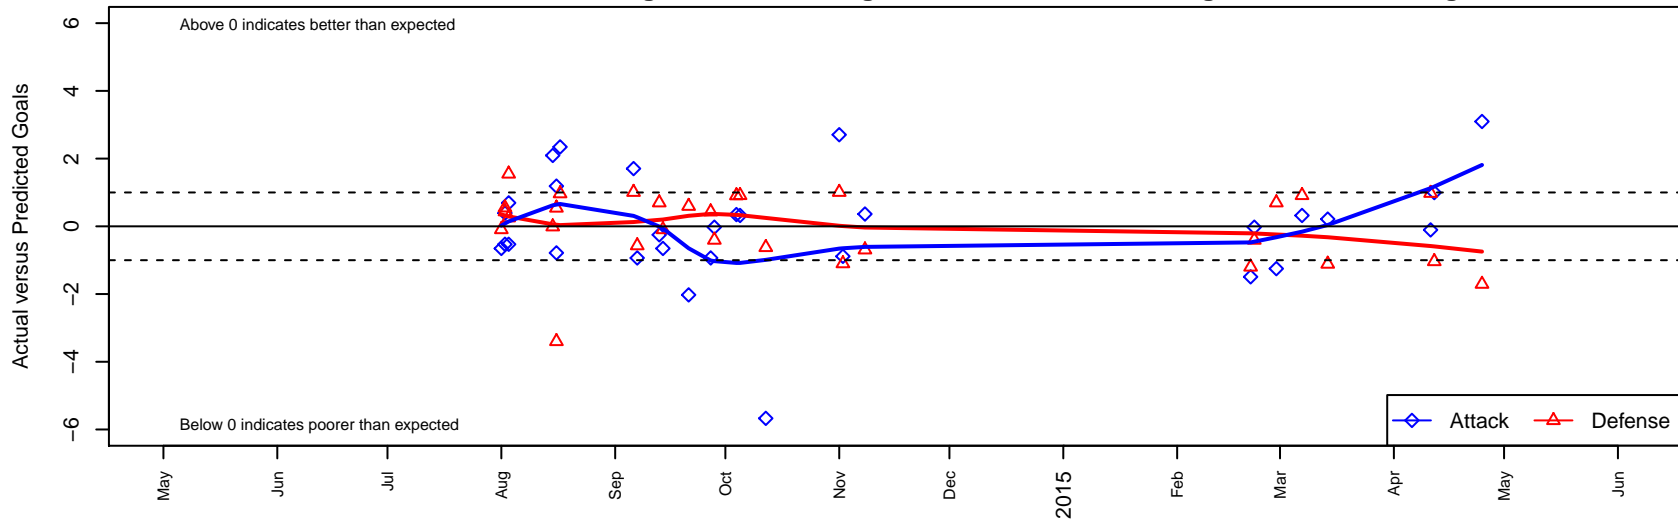

FC Columbia County Hot Shots G00

, OR
 G00 total strength=1024
 attack=2.86 defense=1.65
 fall league = PTT-B G00 Thorns Div 2
 spr league = Spr OYS G00 Div 2

alt names used:
 FC Columbia County [G00]
 FC Columbia County [G00]
 FC Columbia County 00G
 FC Columbia County 00G
 FC Columbia County 00G
 FC Columbia County 00G

Venues played:
 2014 Cowlitz Kickoff GU14 Prep Crossover
 2014 Cowlitz Kickoff GU14
 2014 Mt Hood Challenge U14
 2014 PTT-B G00 Thorns Div 2
 2014 OYS Presidents Cup G00
 2014 Spr OYS G00 Division 2

FC Columbia County Hot Shots G00
 Dots are actual minus expected GF (blue circles) and GA (red triangles).
 Blue line is smoothed change in attack strength. Red is smoothed change in defense strength.

**attack and defense variance (black dot)
relative to other teams
and top 10 in region**

**attack and defense rating
relative to others at age
and all opponents in last 13 months**

Performance relative to 13 month average